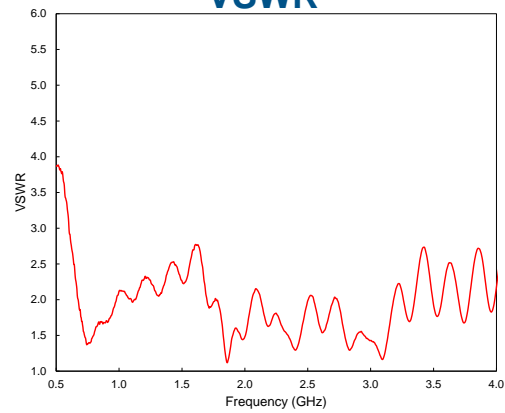

4G LTE-TDD plus Band 71 Stub Antenna

Characteristics*

Model Number	SA-600-3800
Frequency	600-3800 MHz
Gain	0.0 dBi @ 600 MHz 2.0 dBi @ 700 MHz 2.5 dBi @ 900 MHz -2.0 dBi @ 1800 MHz -3.8 dBi @ 2600 MHz -3.0 dBi @ 3800 MHz
VSWR	< 3:1 from 600 – 3800 MHz
Pattern	Near Omnidirectional in Azimuth
Polarization	Vertical
Power	0.25 W
Size	5.2" x 0.52"
Weight	0.45 oz
Radome Color	Black
Connector Type	SMA Male

*Measured on a 3" x 3" ground-plane.

VSWR