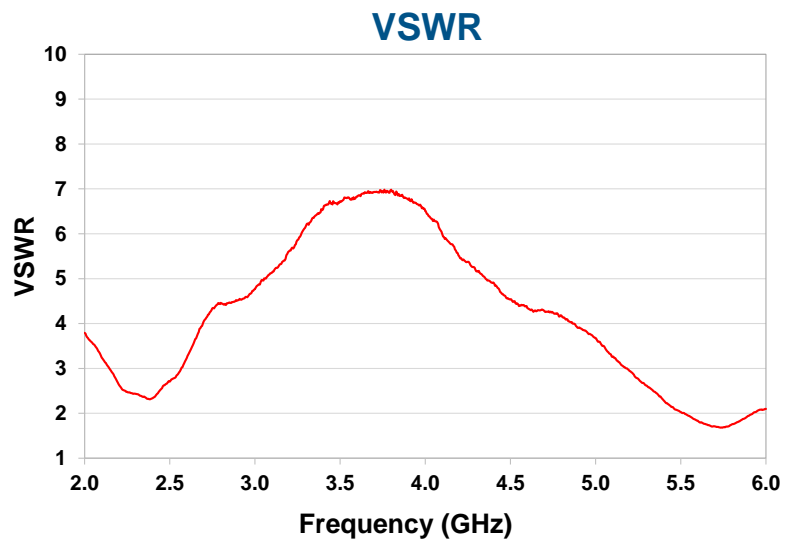

Dual-Band Wi-Fi Stub Antenna

Model Shown: SA-2400/5800

Characteristics*

Model Number	SA-2400/5800
Frequency	2200 – 2500 MHz 5000 – 6000 MHz
Gain	2.2 dBi @ 2450 MHz 4.4 dBi @ 5650 MHz
VSWR	< 3:1
Pattern	Near Omnidirectional in Azimuth
Polarization	Vertical
Power	0.5 W
Size	2.65" × 0.52"
Weight	0.35 oz
Connector Type	SMA Male

* Measured in free space. Addition of ground plane will increase gain.

Features

- 2.4 GHz and 5.8 GHz dual-band operation over WLAN bands
- Easily fits on small radios

Radiation Patterns