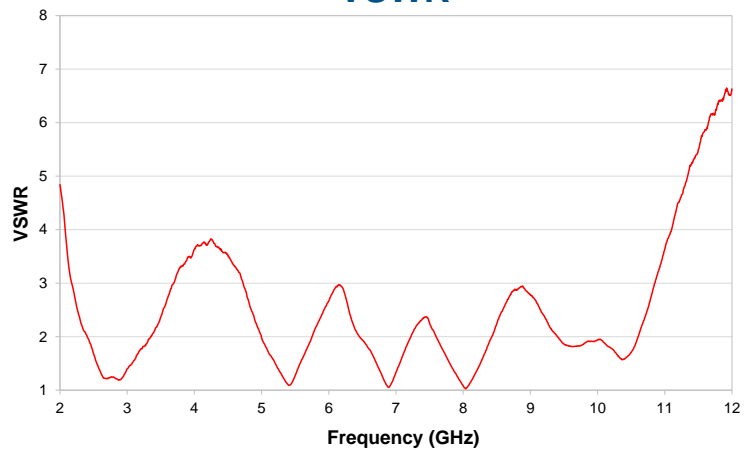

UWB Stub Antenna

Model Shown: SA-3000-10000

Features

- Operation over full UWB band
- Small form factor
- Easily fits on small radios

Characteristics*

Model Number	SA-3000-10000
Frequency	3 - 10 GHz
Gain	1.8 dBi @ 3 GHz 3.7 dBi @ 6 GHz 3.0 dBi @ 9 GHz 3.4 dBi @ 11 GHz
VSWR	< 3.8:1
Pattern	Near Omnidirectional in Azimuth
Polarization	Vertical
Power	0.5 W
Size	2.65" × 0.52"
Weight	0.35 oz
Connector Type	SMA Male

* Measured in free space. Addition of ground plane will increase gain.

VSWR

Radiation Patterns