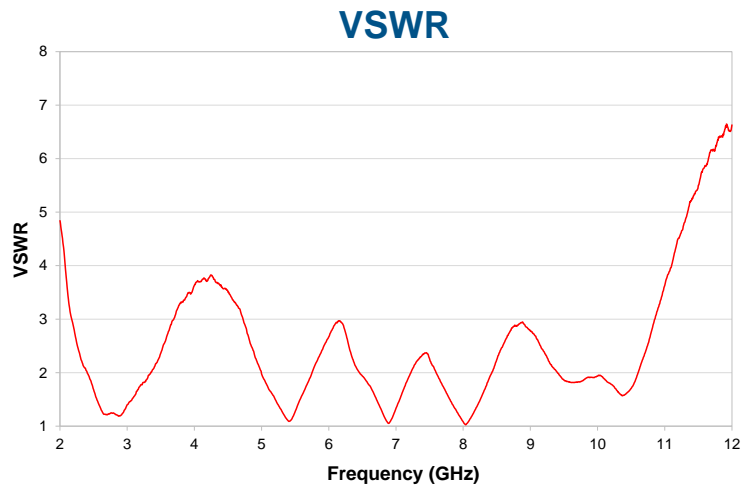

UWB Stub Antenna

Model Shown: SA-3000-10000

Characteristics

Model Number	SA-3000-10000
Frequency	3 - 10 GHz
Gain	1.8 dBi @ 3 GHz 3.7 dBi @ 6 GHz 3.0 dBi @ 9 GHz 3.4 dBi @ 11 GHz
VSWR	< 3.8:1
Pattern	Near Omnidirectional in Azimuth
Polarization	Vertical
Power	0.5 W
Size	2.65" × 0.52"
Weight	0.35 oz
Connector Type	SMA Male

Features

- Operation over full UWB band
- Small form factor
- Easily fits on small radios

Radiation Patterns