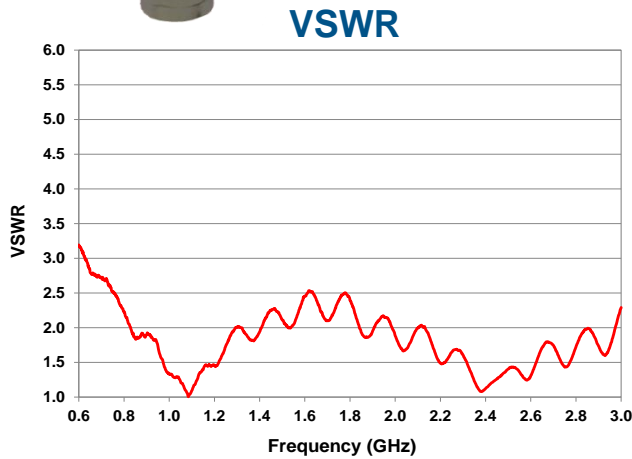

LTE Stub Antenna: 700 – 3000 MHz

Model Shown: SA-700-3000

Features

- Operation over worldwide LTE bands
- Small form factor
- Easily fits on pocket sized radios

Characteristics*

Model Number	SA-700-3000
Frequency	700 - 3000 MHz
Gain	-3 dBi @ 700 MHz 0 dBi @ 800 MHz 0 dBi @ 900 MHz 1 dBi @ 1100 MHz -3 dBi @ 1700 MHz -2 dBi @ 1900 MHz -1 dBi @ 2100 MHz -2 dBi @ 2400 MHz -4 dBi @ 2600 MHz -4 dBi @ 3000 MHz
VSWR	< 3:1 from 700-2600 MHz
Pattern	Near Omnidirectional in Azimuth
Polarization	Vertical
Power	0.25 W
Size	2.65" x 0.52"
Weight	0.35 oz
Connector Type	SMA Male

*Measured on a 3" x 3" ground-plane

Radiation Patterns