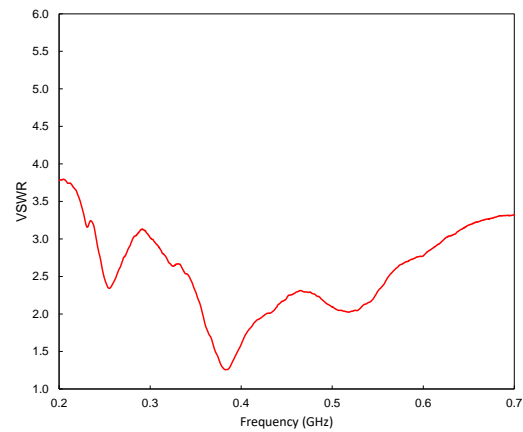

UHF Stub Antenna: 315 – 515 MHz

Model Shown: SA-315-515

Features

- 315 – 515 MHz operation
- Small form factor
- Easily fits on pocket sized radios

Characteristics*

Model Number	SA-315-515
Frequency	315 – 515 MHz
Gain	-3.3 dBi @ 350 MHz -3.1 dBi @ 450 MHz -3.8 dBi @ 550 MHz
VSWR	< 3:1 from 315 – 515 MHz
Pattern	Near Omnidirectional in Azimuth
Polarization	Vertical
Power	0.5 W
Size	5.2" × 0.52"
Weight	0.45 oz
Radome Color	Black
Connector Type	SMA Male

*Measured in free space. Addition of ground-plane will increase gain.

VSWR

Radiation Patterns