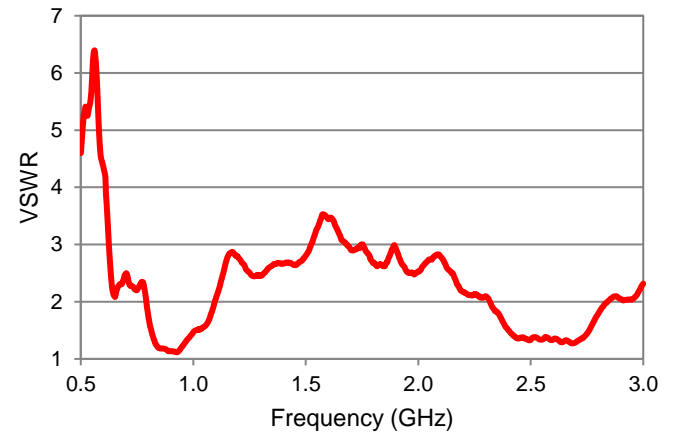

LTE Wearable Antenna: 700 – 3000 MHz

Features

- 700 – 3000 MHz wearable antenna
- Optimized for covert body worn applications
- Soft, flexible waterproof textile covering
- Other connectors available
- Diversity model available

Characteristics

Model Number	BW-700-3000
Frequency	700 – 3000 MHz
Gain†	3 dBi
VSWR†	< 3:1
Pattern	Near Omnidirectional in Azimuth
Polarization	Linear
Power	1 W
Size	3.5" × 5.75" × 0.4"
Cable Length	14.5"
Weight	2 oz
Connector Type*	SMA Male
Optional Carrier	Vest

†Measurements done on phantom as surrogate body.

*Alternate connectors available.

VSWR†

Radiation Patterns†

This antenna is intended for occupational use only and has been designed to comply with the IEEE (FCC) exposure limits for occupational/controlled RF exposure environments.

1340 Charwood Road, Suite L • Hanover, MD 21076 • phone 410-590-3333 • email info@octanewireless.com
www.octanewireless.com