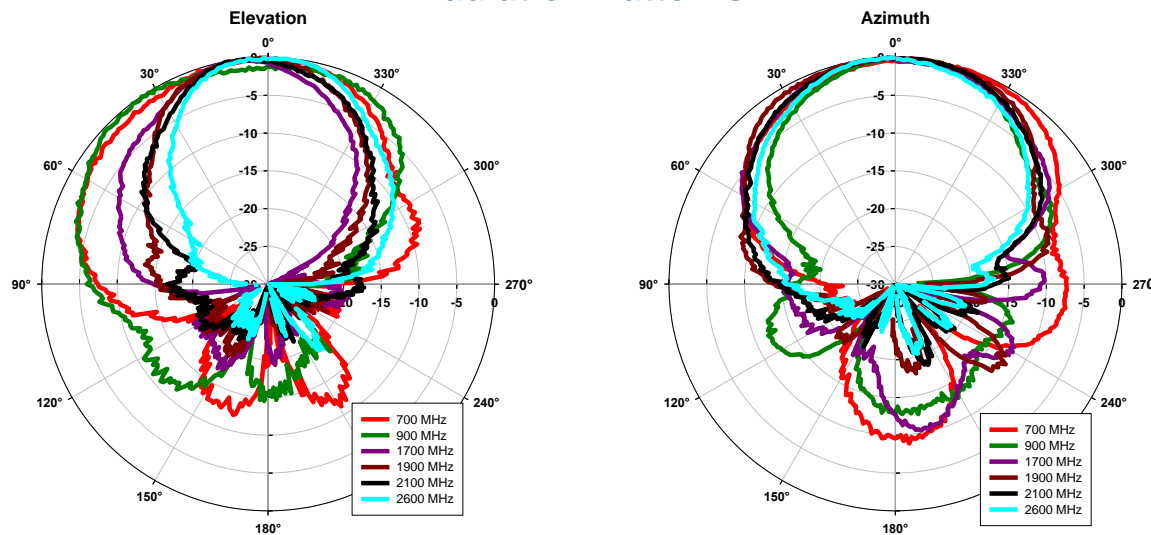

LTE Wearable Antenna: 700 – 3000 MHz

Features

- 700 – 3000 MHz wearable antenna
- Optimized for covert body worn applications
- Soft, flexible waterproof textile covering
- Other connectors available
- Diversity model available

Characteristics

Model Number	BW-700-3000
Frequency	700 – 3000 MHz
Gain†	3 dBi
VSWR†	< 3:1
Pattern	Near Omnidirectional in Azimuth
Polarization	Linear
Power	1 W
Size	3.5" × 5.75" × 0.4"
Cable Length	14.5"
Weight	2 oz
Connector Type*	SMA Male
Optional Carrier	Vest

†Measurements done on phantom as surrogate body.

*Alternate connectors available.

VSWR†

Radiation Patterns†

This antenna is intended for occupational use only and has been designed to comply with the IEEE (FCC) exposure limits for occupational/controlled RF exposure environments.