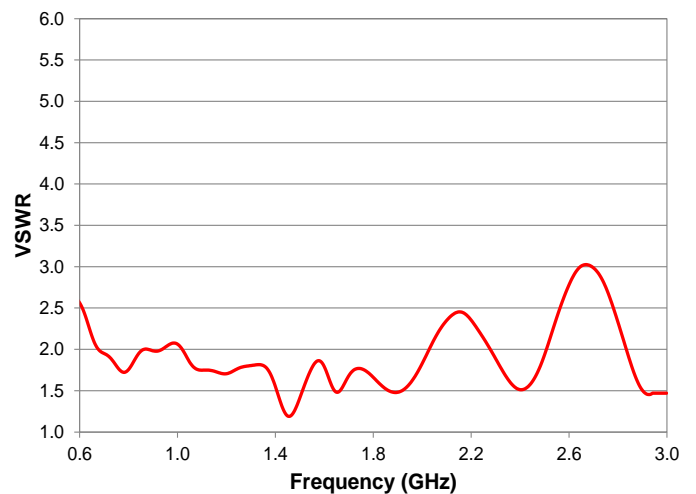

LTE Gooseneck Antenna: 700 – 3000 MHz

Features

- 700 – 3000 MHz operation
- Multiple bands/services
  - 3G/4G LTE
  - CDMA
  - GSM
  - UMTS
  - WiMAX
  - 5G
- Flexible arm to reposition antenna
- Easily fits on small radios
- Other connectors available

Characteristics

Model Number	MP-700-3000
Frequency	700 – 3000 MHz
Gain	-1.0 dBi @ 700 MHz -1.0 dBi @ 900 MHz 0 dBi @ 1700 MHz 0 dBi @ 1900 MHz 0 dBi @ 2100 MHz 1.0 dBi @ 2700 MHz
VSWR	< 3.0:1 in LTE bands
Pattern	Near Omnidirectional in Azimuth
Polarization	Vertical
Power	1 W
Size	10.25" x 0.5"
Weight	2.6 oz
Connector Type*	TNC Male

*N-type male connector also available.

VSWR

Radiation Patterns