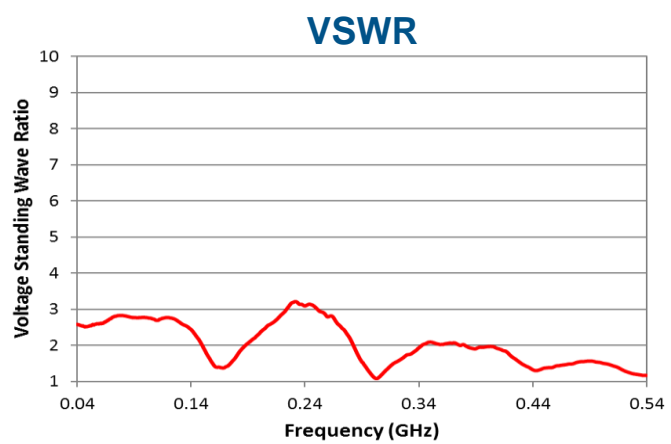

Covert VHF Vehicle Roof Rack Antenna

Features

- Operation over 30-512 MHz
- Covert Vehicle Antenna disguised as an aftermarket Roof Rack
- Universal Mounting Kit included
 - On vehicle roof rack rails
 - On vehicle rain gutters
 - Directly on vehicle roofs
- Operation with tactical VHF radios
- Round crossbar roofrack form factor

Characteristics*

Model Number	101812
Frequency	30 - 512 MHz
Gain	0 dBi @ 200 MHz 3 dBi @ 300 MHz 4 dBi @ 400 MHz 3 dBi @ 500 MHz
VSWR	< 3:1
Pattern	Near Hemispherical
Polarization	Linear, Horizontal
Power	50 W
Size	48" x 1.25"
Connector Type	SMA Male
Cable Length	8 ft

*Measured on 3' x 3' ground plane

Radiation Patterns