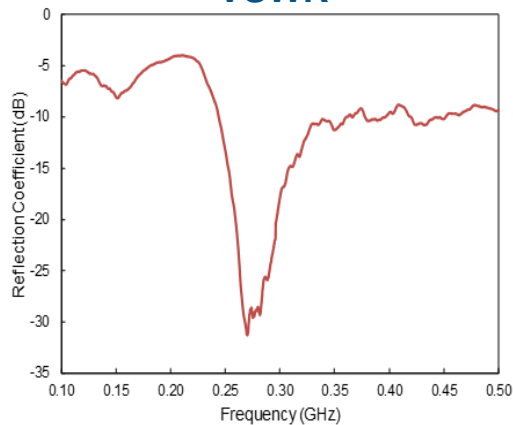

## Characteristics\*

<b>Model Number</b>	<b>102353</b>
<b>Frequency</b>	240 – 400 MHz
<b>Gain</b>	6.0 dBi @ 240 MHz 6.2 dBi @ 280 MHz 6.8 dBi @ 320 MHz 7.2 dBi @ 400 MHz
<b>VSWR</b>	< 3:1
<b>Pattern</b>	Near Hemispherical
<b>Polarization</b>	Linear, Horizontal
<b>Power</b>	50 W
<b>Size</b>	48" x 1.25"
<b>Connector Type</b>	SMA Male
<b>Cable Length</b>	8 ft