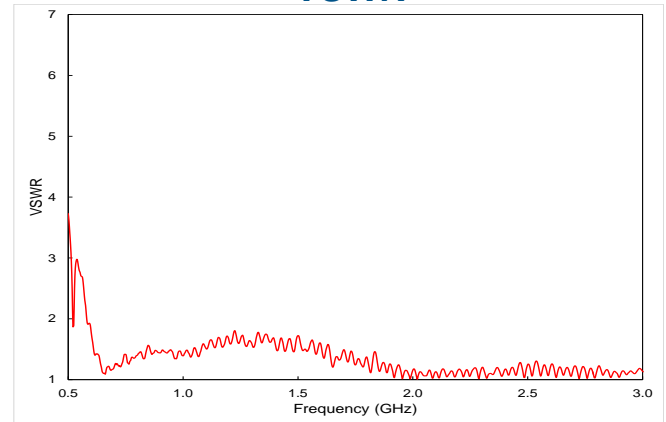

Covert LTE Vehicle Roof Rack Antenna, Round Cross Bars

Characteristics*

Models Available	102051: 1x LTE Radiator 102925: 2x LTE Radiator 102715: 3x LTE Radiator 102833: 4x LTE Radiator
Frequency	700 - 2600 MHz
Gain	7.5 dBi @ 700 MHz 7.2 dBi @ 900 MHz 9.9 dBi @ 1700 MHz 10.0 dBi @ 1900 MHz 9.2 dBi @ 2100 MHz 7.8 dBi @ 2600 MHz
VSWR	< 3:1
Pattern	Near Hemispherical
Polarization	Linear, Horizontal
Power	50 W
Size	48" x 1.25"
Connector Type	SMA Male
Cable Length	8 ft

*Measured on 3' x 3' ground plane

Features

- Covert Vehicle Antenna disguised as an aftermarket Roof Rack
- Operation over worldwide LTE bands 700-2600 MHz
- Universal Mounting Kit included
  - On vehicle roof rack rails
  - On vehicle rain gutters
  - Directly on vehicle roofs
- Round cross bar roof rack form factor

VSWR

Radiation Patterns