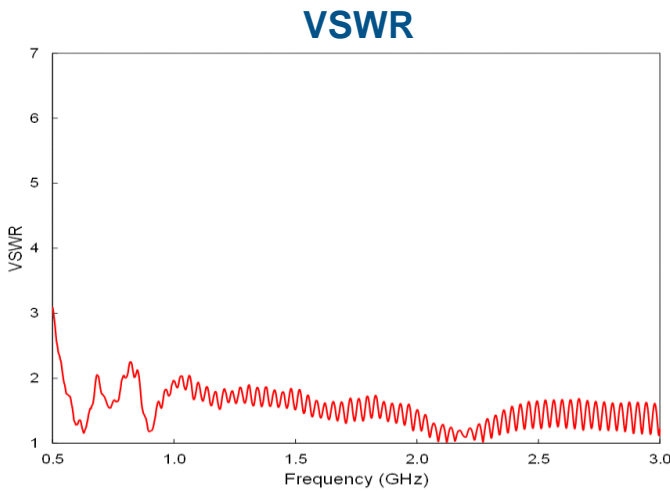

Model Shown: 102910